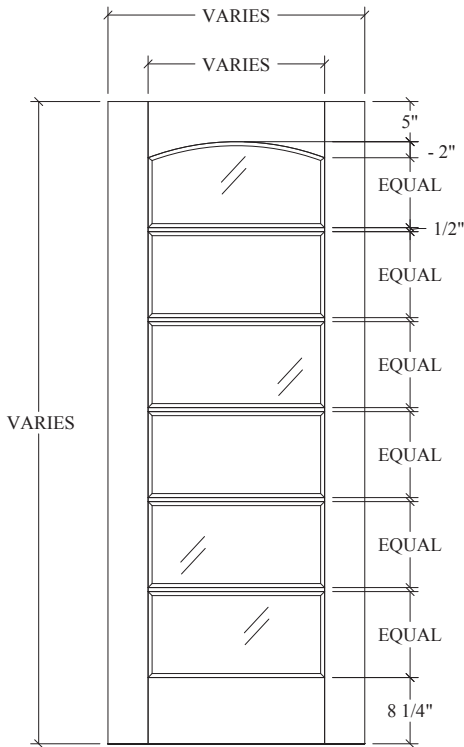

# FL602

FL602 OG/SS: 12" - 42"  
 Widths: ARM: 14" - 42"

FL602 CAP

FL602 AT

# FL603

FL603 OG/SS: 12" - 42"  
 Widths: ARM: 14" - 42"

FL603 CAP

FL603 RT

**TRU STILE**®

Drawn By:  
 2003

\*Dimensions are face dimensions for OG sticking.  
 \*Custom drawings available upon request.  
 \*Drawings are not to scale.