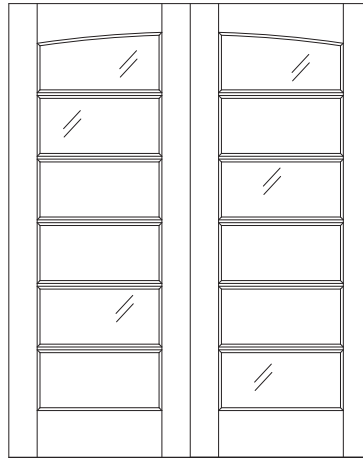

# FL602

FL602 OG/SS: 12" - 42"  
 Widths: ARM: 14" - 42"

FL602 CAP

FL602 AT

# FL603

FL603 OG/SS: 12" - 42"  
 Widths: ARM: 14" - 42"

FL603 CAP

FL603 RT

**TRU STILE**®

Drawn By:  
 2003

\*Dimensions are face dimensions for OG sticking.  
 \*Custom drawings available upon request.  
 \*Drawings are not to scale.