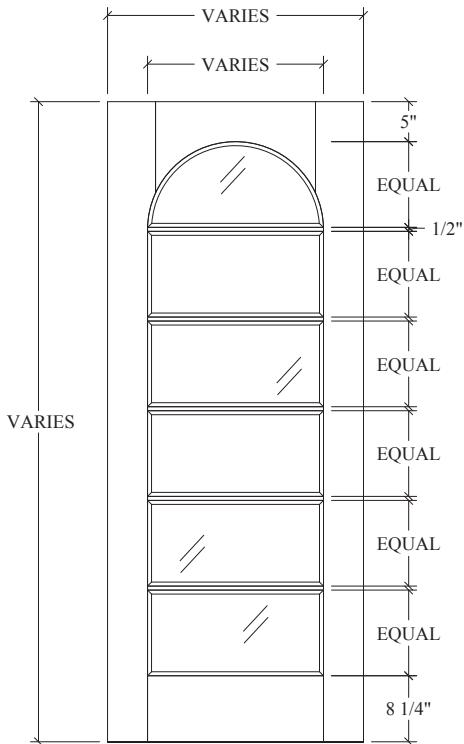

# FL602

FL602 OG/SS: 12" - 42"  
 Widths: ARM: 14" - 42"

FL602 CAP

FL602 AT

# FL603

FL603 OG/SS: 12" - 42"  
 Widths: ARM: 14" - 42"

FL603 CAP

FL603 RT

**TRU STILE**®

Drawn By:  
 2003

\*Dimensions are face dimensions for OG sticking.  
 \*Custom drawings available upon request.  
 \*Drawings are not to scale.