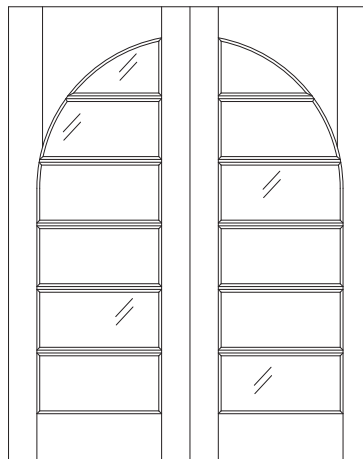

# FL602

FL602 OG/SS: 12" - 42"  
 Widths: ARM: 14" - 42"

FL602 CAP

FL602 AT

# FL603

FL603 OG/SS: 12" - 42"  
 Widths: ARM: 14" - 42"

FL603 CAP

FL603 RT

**TRU STILE**®

Drawn By:  
 2003

\*Dimensions are face dimensions for OG sticking.  
 \*Custom drawings available upon request.  
 \*Drawings are not to scale.