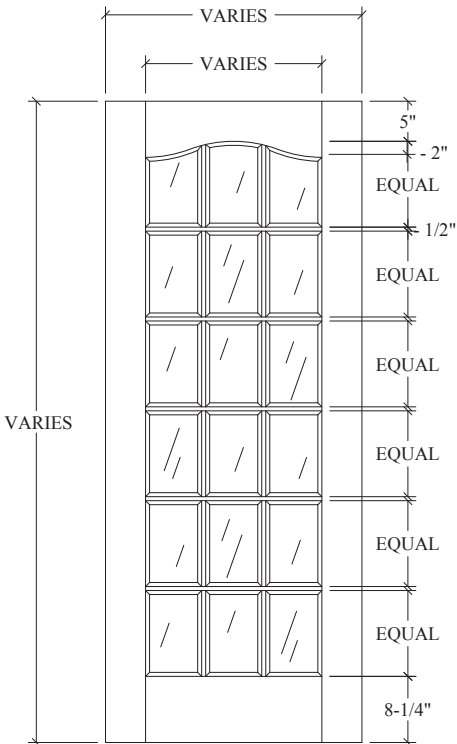

FL1801

FL1801 OG/SS: 22" - 42"
 Widths: ARM: 24" - 42"

FL1810

FL1810 OG/SS: 22" - 42"
 Widths: ARM: 24" - 42"

FL1810 CAP

TRU STILE[®]

Drawn By:
 2003

*Dimensions are face dimensions for OG sticking.
 *Custom drawings available upon request.
 *Drawings are not to scale.