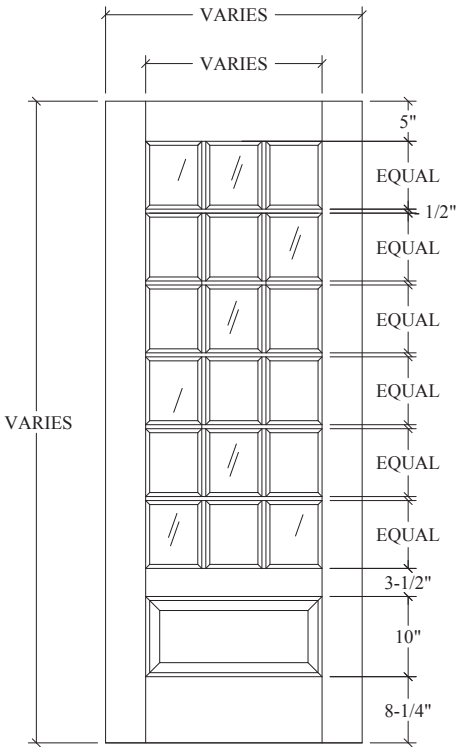

FL1801

FL1801 OG/SS: 22" - 42"
 Widths: ARM: 24" - 42"

FL1810

FL1810 OG/SS: 22" - 42"
 Widths: ARM: 24" - 42"

FL1810 CAP

TRU STILE[®]

Drawn By:
 2003

*Dimensions are face dimensions for OG sticking.
 *Custom drawings available upon request.
 *Drawings are not to scale.