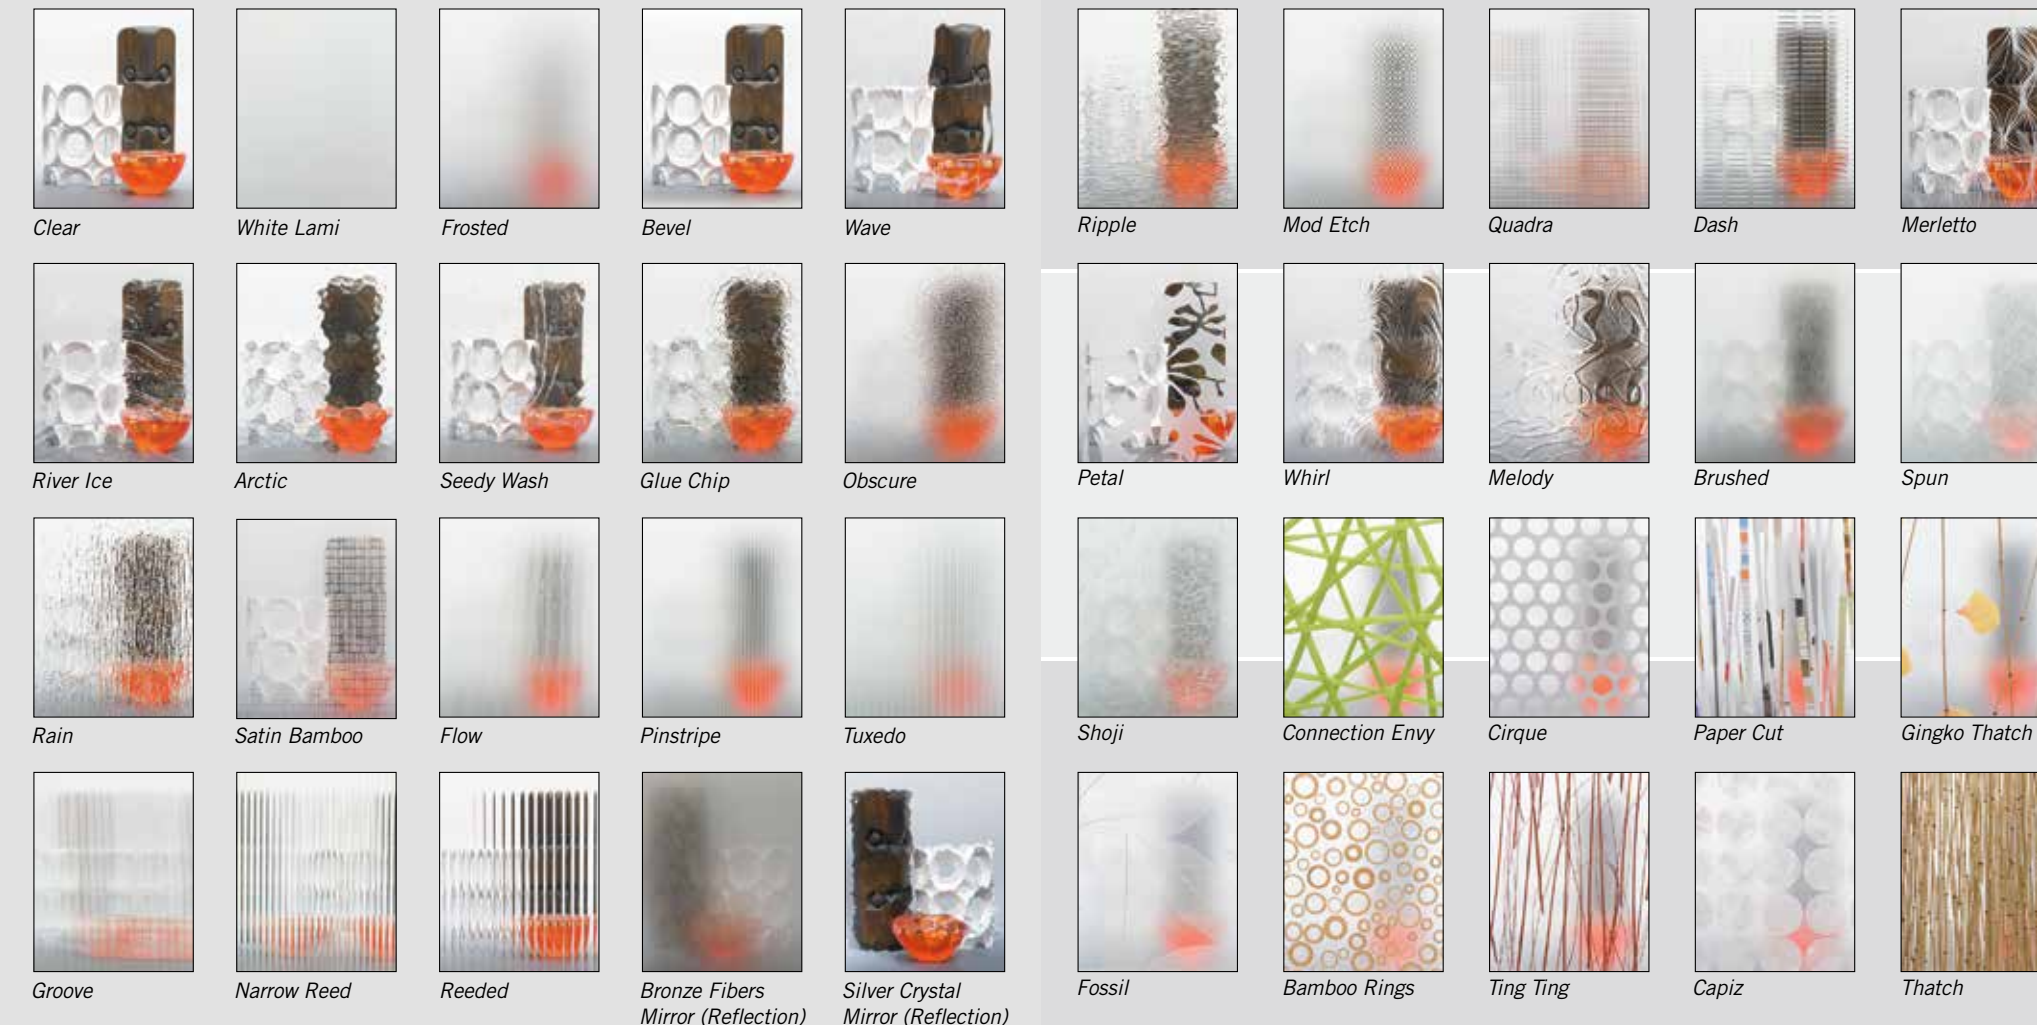

TRŪMODERN: GLASS AND RESIN

TM Door Collection: Glass and Resin

INNOVATIVE RESINS AND GLASS

Replace any rail or panel with either architectural glass from Bendheim® or designer resin from 3Form.® Our standard offering has been updated to include the latest trends in geometric patterns, organic styles and reflective surfaces.

Note: In addition to our 40 standard options, visit www.bendheim.com or www.3-form.com for hundreds of additional choices.