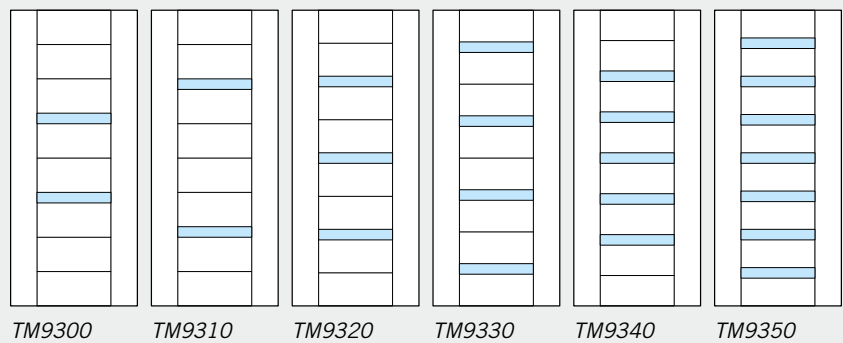

### CUSTOM DIMENSIONS

Further customize your door design by changing the stile and rail dimensions.

TM Door Collection: **9 Stacked Rail Series**

TM Door Collection: **13 Stacked Rail Series**

**Note:** Door styles are shown with the new modern wide stile. Blue panels indicate an insert option: leather, metal, glass, resin or a flat wood panel.  
 \* Mixed material door designs are not available with leather panels

TM1000    TM2000    TM2100    TM3000    TM3100

TM4000    TM4100    TM5000    TM5100    TM6000

TM6100    TM8000    TM8100    TM3080    TM5080

TM1020    TM1030    TM1040

**Note:** *These new styles are modern interpretations of some of our most popular TS Series doors. Any panel within these styles can easily be replaced with any of our material insert options.*