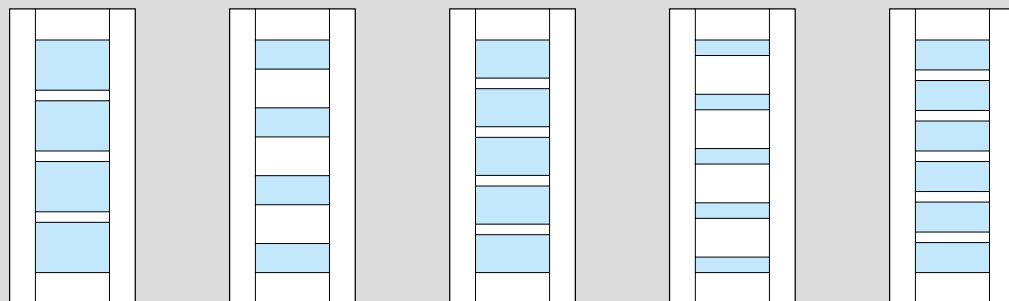

### CUSTOM DIMENSIONS

Further customize your door design by changing the stile and rail dimensions.

TM Door Collection: **9 Stacked Rail Series**

TM Door Collection: **13 Stacked Rail Series**

**Note:** Door styles are shown with the new modern wide stile. Blue panels indicate an insert option: leather, metal, glass, resin or a flat wood panel.  
 \* Mixed material door designs are not available with leather panels

TM1000    TM2000    TM2100    TM3000    TM3100

TM4000    TM4100    TM5000    TM5100    TM6000

TM6100    TM8000    TM8100    TM3080    TM5080

TM1020    TM1030    TM1040

**Note:** *These new styles are modern interpretations of some of our most popular TS Series doors. Any panel within these styles can easily be replaced with any of our material insert options.*