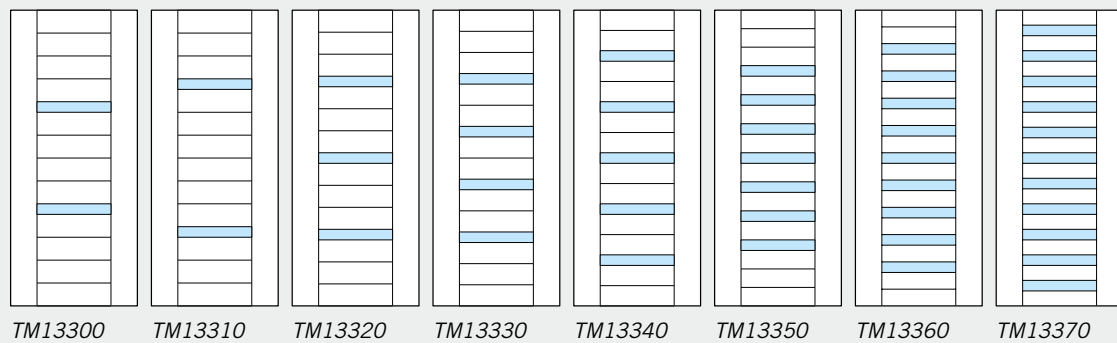

TM Door Collection: **13 Stacked Rail Series**

Note: Door styles are shown with the new modern wide stile. Blue panels indicate an insert option: leather, metal, glass, resin or a flat wood panel.
* Mixed material door designs are not available with leather panels