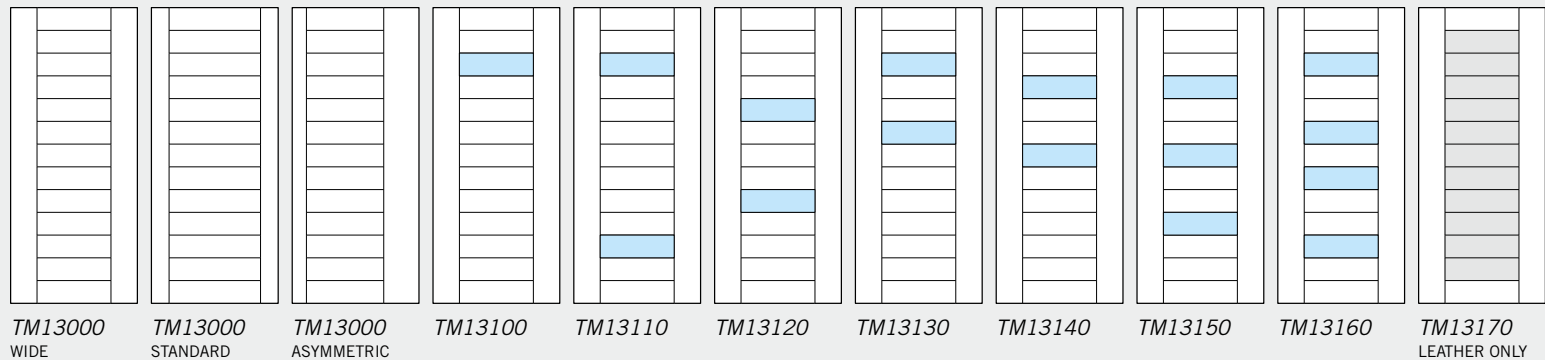

### CUSTOM DIMENSIONS

Further customize your door design by changing the stile and rail dimensions.

TM Door Collection: **9 Stacked Rail Series**

TM Door Collection: **13 Stacked Rail Series**

**Note:** Door styles are shown with the new modern wide stile. Blue panels indicate an insert option: leather, metal, glass, resin or a flat wood panel.  
 \* Mixed material door designs are not available with leather panels