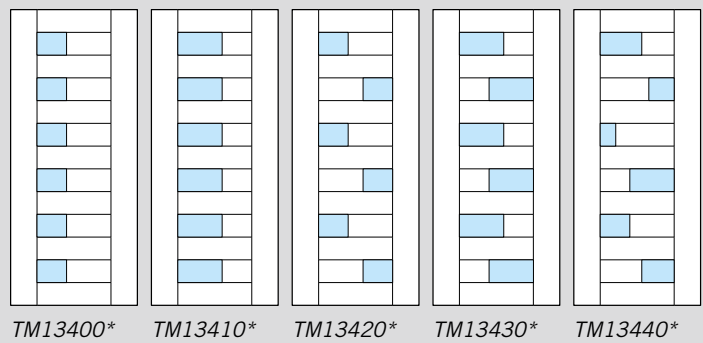

### CUSTOM DIMENSIONS

Further customize your door design by changing the stile and rail dimensions.

TM Door Collection: **9 Stacked Rail Series**

TM Door Collection: **13 Stacked Rail Series**

**Note:** Door styles are shown with the new modern wide stile. Blue panels indicate an insert option: leather, metal, glass, resin or a flat wood panel.  
 \* Mixed material door designs are not available with leather panels