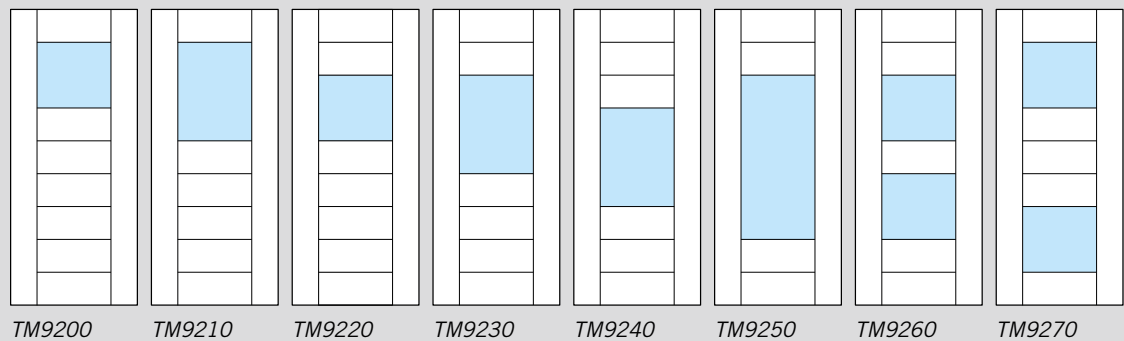

### CUSTOM DIMENSIONS

Further customize your door design by changing the stile and rail dimensions.

TM Door Collection: **9 Stacked Rail Series**

TM Door Collection: **13 Stacked Rail Series**

**Note:** Door styles are shown with the new modern wide stile. Blue panels indicate an insert option: leather, metal, glass, resin or a flat wood panel.  
 \* Mixed material door designs are not available with leather panels

TM1000    TM2000    TM2100    TM3000    TM3100

TM4000    TM4100    TM5000    TM5100    TM6000

TM6100    TM8000    TM8100    TM3080    TM5080

TM1020    TM1030    TM1040

**Note:** *These new styles are modern interpretations of some of our most popular TS Series doors. Any panel within these styles can easily be replaced with any of our material insert options.*