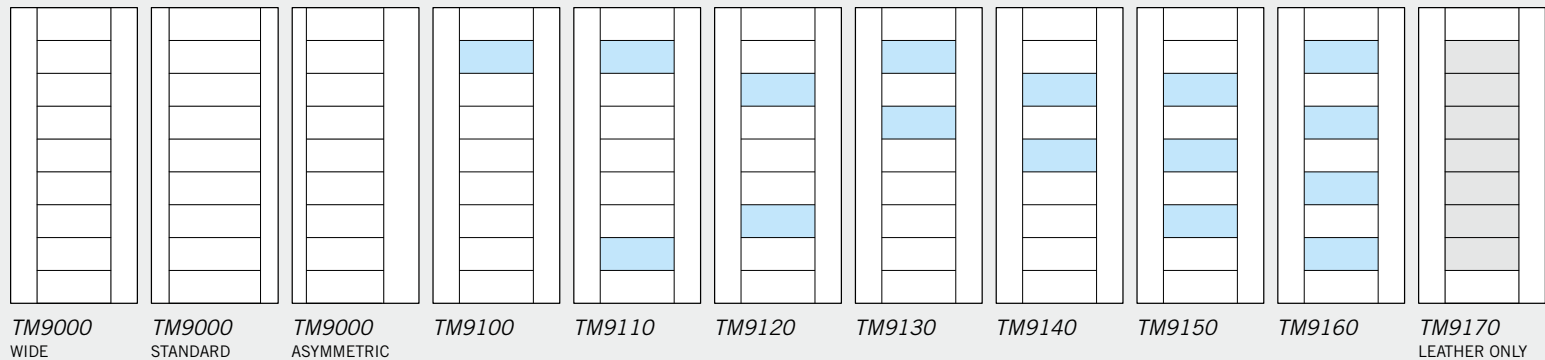

TM Door Collection: **9 Stacked Rail Series**