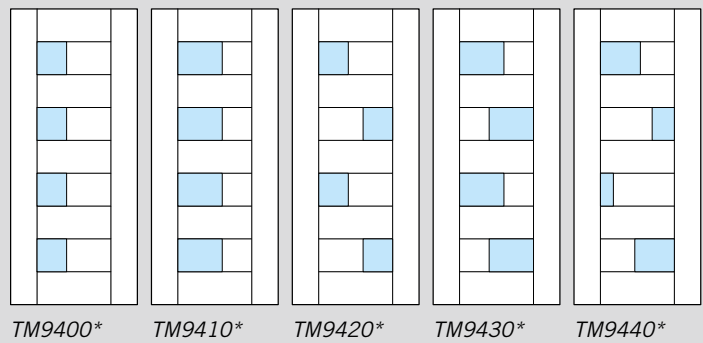

### CUSTOM DIMENSIONS

Further customize your door design by changing the stile and rail dimensions.

TM Door Collection: **9 Stacked Rail Series**

TM Door Collection: **13 Stacked Rail Series**

**Note:** Door styles are shown with the new modern wide stile. Blue panels indicate an insert option: leather, metal, glass, resin or a flat wood panel.  
 \* Mixed material door designs are not available with leather panels