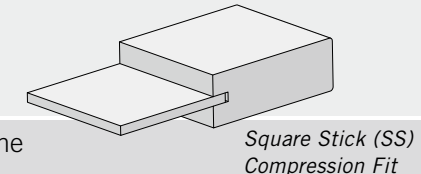

STICKING OPTIONS

If you choose to substitute a rail with one of the materials (from step 4), elect a profile option to frame the insert: SS or OS