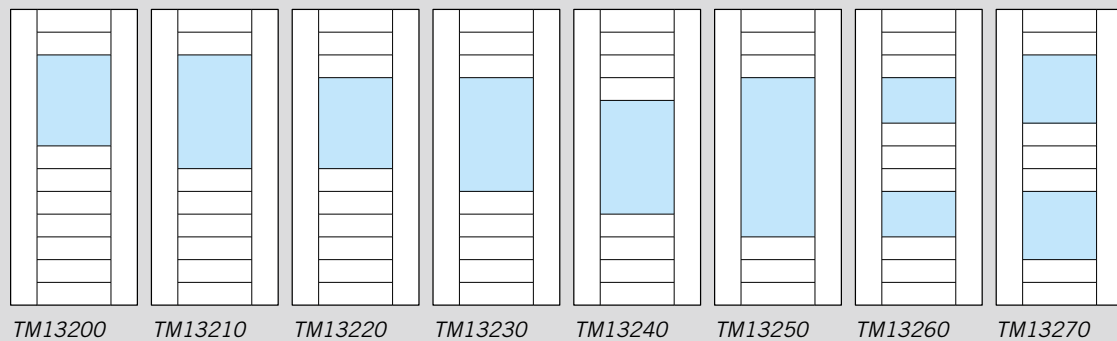

### CUSTOM DIMENSIONS

Further customize your door design by changing the stile and rail dimensions.

TM Door Collection: **9 Stacked Rail Series**

TM Door Collection: **13 Stacked Rail Series**

**Note:** Door styles are shown with the new modern wide stile. Blue panels indicate an insert option: leather, metal, glass, resin or a flat wood panel.  
 \* Mixed material door designs are not available with leather panels

TM1000    TM2000    TM2100    TM3000    TM3100

TM4000    TM4100    TM5000    TM5100    TM6000

TM6100    TM8000    TM8100    TM3080    TM5080

TM1020    TM1030    TM1040

**Note:** *These new styles are modern interpretations of some of our most popular TS Series doors. Any panel within these styles can easily be replaced with any of our material insert options.*