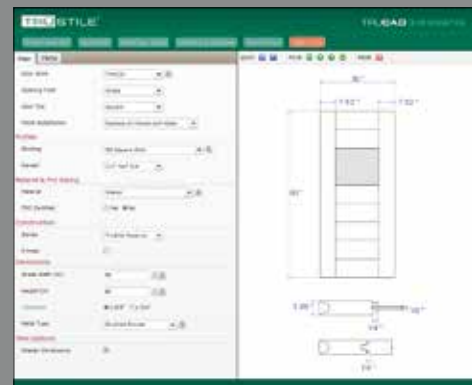

TRUMODERN DOOR COLLECTION

Our TruModern door collection is comprised of over 100 contemporary door styles constructed in the authentic stile and rail fashion. For that modern look that is available nowhere else.

TruCad Door Design Tool

Our exclusive web-based software provides architects, designers and homeowners with the ability to further custom design the ideal door.