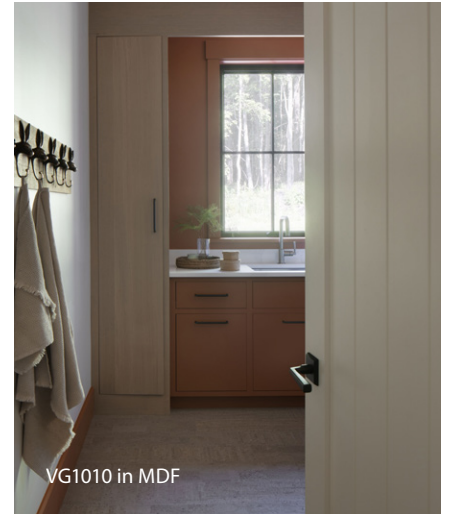

“I wanted something that looked Vermont and was a nod to contemporary farmhouse and just would sit nestled in the property and feel just like part of nature.”

— Sandra Taylor, Homeowner

They wanted to be able to take in the sweeping views, and they wanted the exterior and interior of the home to reflect the surrounding nature. Sandra and Bob visited the Marvin Brand Experience Center at the 7 Tide home design showroom to help bring their vision to life.

VG2100 in MDF with Square Stick (SS) sticking, Flat (C) panel with standard V-groove profile and plank size and top panel replaced with clear glass.

“Using Marvin and TruStile, you can be creative; you can think outside the box. These products help fulfill your vision because it helps fulfill the customer's vision.”

— Dave Seward, Home Designer

TruStile's V-Groove door collection helped the team achieve the contemporary farmhouse look. Incorporating glass into key doors brings even more light in, adding to the bright and natural-feeling living space.